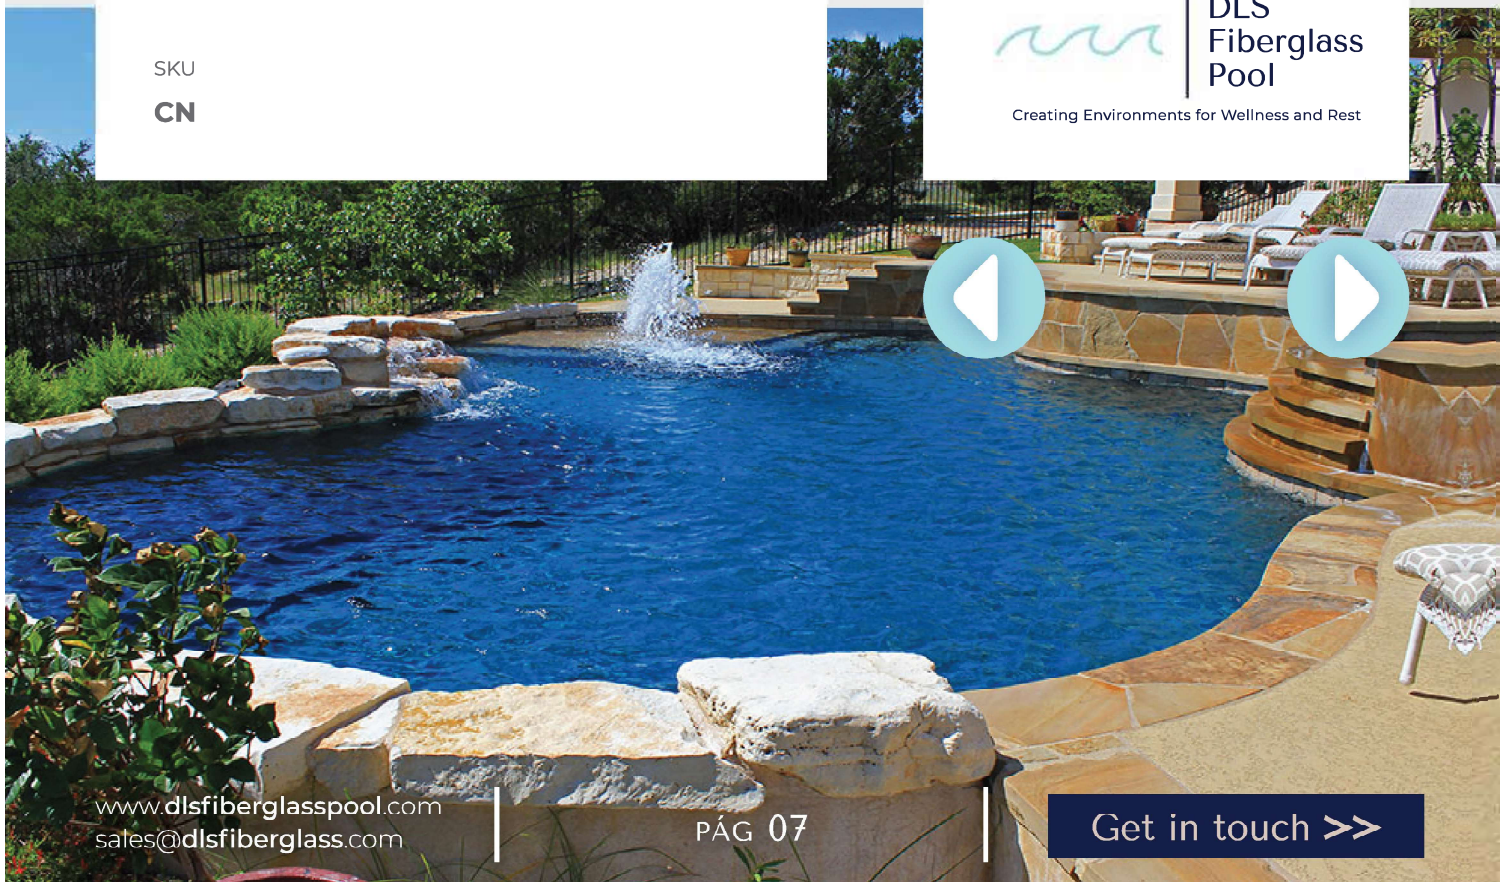

WATER GALLONS AND LITERS
4.755 GAL | 18.000 L

SURFACE AREA
527 FT² | 49 M²

SURFACE AREA
67'11" | 20.70 M

**DLS
Fiberglass
Pool**

Creating Environments for Wellness and Rest

NE

Introducing the "NE" Small Rectangular Fiberglass Pool by DLS Fiberglass POOL. Despite its compact size, this pool offers big enjoyment. Crafted with precision, it's the ideal choice for those seeking a stylish and space-efficient aquatic oasis. Dive into relaxation with the "NE" and transform your outdoor area into a haven of leisure.