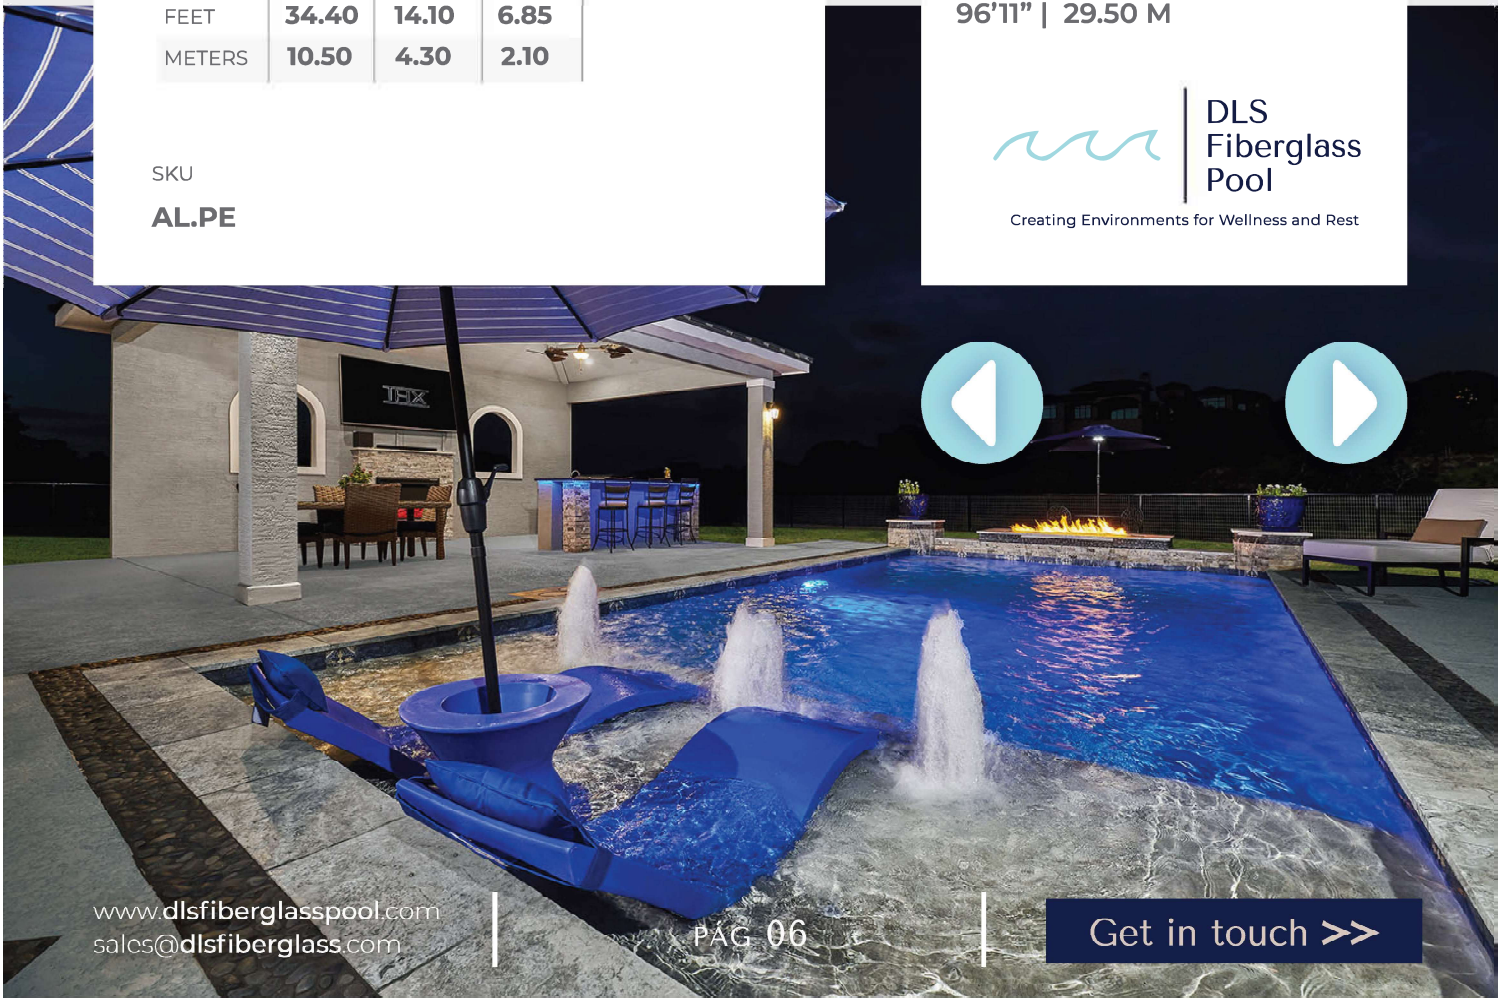

807 FT² | 75 M²

PERIMETER

96'11" | 29.50 M

**DLS
Fiberglass
Pool**

Creating Environments for Wellness and Rest

THE LAGOON

Introducing "The Lagoon" Free Form Fiberglass Pool by DLS Fiberglass POOL. With its elegant design and superior craftsmanship, this pool exemplifies the perfect blend of aesthetics and durability. Dive into the serenity of "The Lagoon" and elevate your outdoor living to a new level of sophistication.