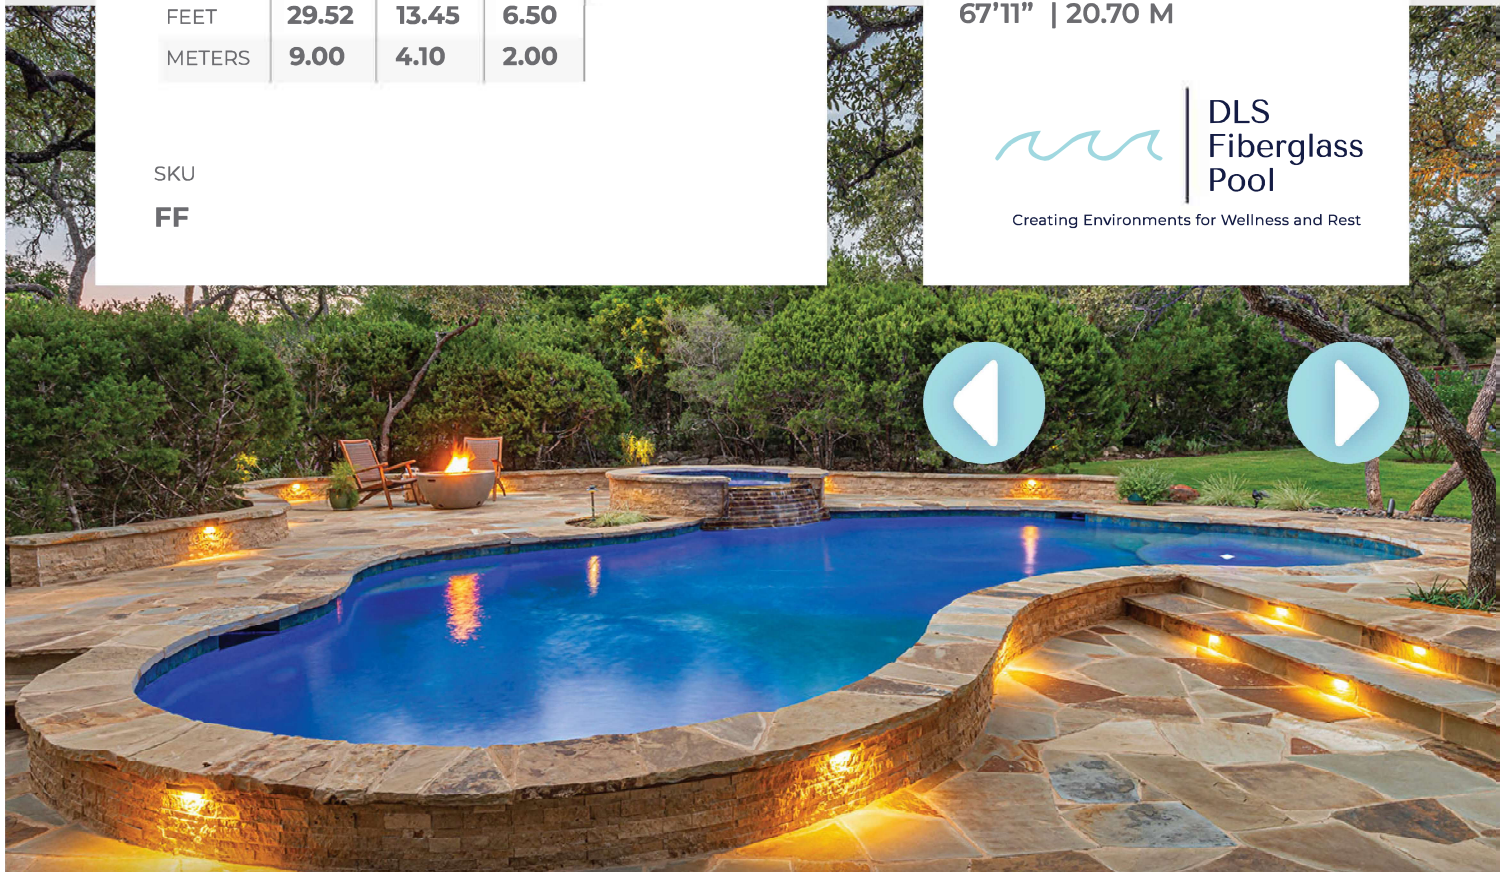

PERIMETER
67'11" | 20.70 M

**DLS
Fiberglass
Pool**
Creating Environments for Wellness and Rest

MEASUREMENTS

UNIT	LENGTH	WIDTH	DEPTH
FEET	29.52	13.45	6.50
METERS	9.00	4.10	2.00

SKU
FF

PUNTA DEL ESTE

Introducing the "Punta Del Este" Rectangular Fiberglass Pool by DLS Fiberglass Pool. This modern and luxurious pool offers the perfect blend of style and functionality for your outdoor oasis. Its clean lines and high-quality construction make it a top choice for those seeking both beauty and durability in a pool. Dive into the excellence of "Punta Del Este" and elevate your backyard living experience today.